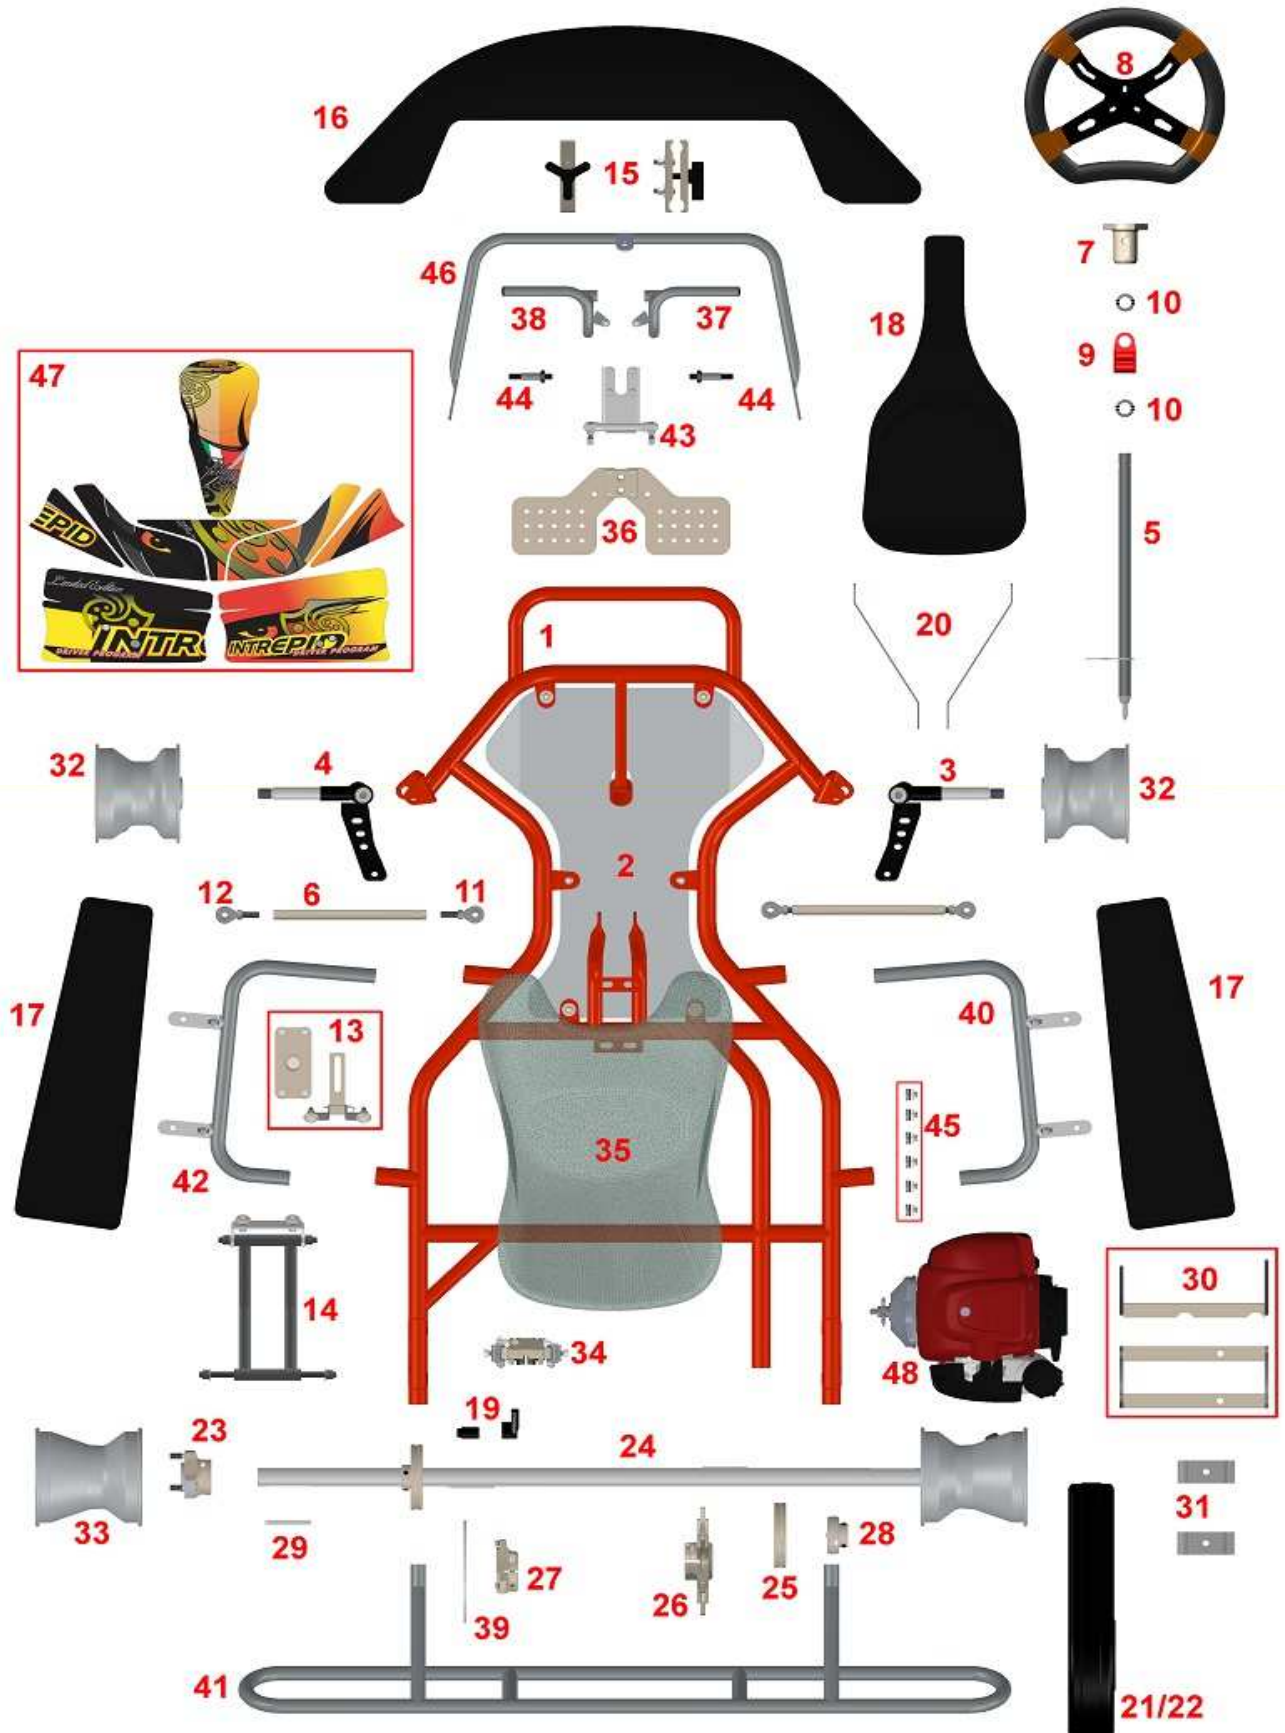

Code	Description
I/SCOUT-10	<p>TELAIO BABYKART MOD. SCOUT PASSO 780mm / HONDA GXH35</p> <p>BABYKART CHASSIS MOD. SCOUT WHEEL BASE 780mm / HONDA GXH35</p>

Pos.	Code	Description
1	I/KIN780SC-10	SCOCCA SCOUT PASSO 780 SCOUT FRAME WHEEL BASE 780mm
2	I/AR234-09	PIANALE BABY KART MOD. SCOUT FLOOR PLATE BABY KART MOD. SCOUT
3	I/ST058DX-05	FUSELLO DX Ø17mm 10,5° CON CUSCINETTI - SERIE CORTA VITE Ø8mm RIGHT SPINDLE Ø17 10,5° WITH BEARING - SHORT SERIES SCREW Ø8mm
4	I/ST058SX-05	FUSELLO SX Ø17mm 10,5° CON CUSCINETTI- SERIE CORTA VITE Ø8mm LEFT SPINDLE Ø17 10,5° WITH BEARING - SHORT SERIES SCREW Ø8mm
5	I/ST016-05	PIANTONE STERZO MINIKART/BABYKART L. 420mm MINIKART/BABYKART STEERING COLUMN L420mm
6	I/INT0982-07	BARRETTA STERZO IN ALLUMINIO L.210mm BABYKART TITAN-GOLD BABYKART TIE ROD L210mm TITAN-GOLD
7	I/ST052TG-08	MOZZO VOLANTE INCLINATO KF/KZ- 3 FORI - TITAN-GOLD KF/KZ INCLINED STEERING WHEEL HUB - 3 HOLES - TITAN-GOLD
8	I/VLKINDER-10	VOLANTE Ø280mm - 4 RAZZE STEERING WHEEL Ø280mm - 4 SPOKES
9	I/ST079RS-05	SUPPORTO PER PIANTONE STERZO - NYLON - CON 2FORI - ROSSO STEERING COLUMN SUPPORT - NYLON - WITH 2 HOLES - RED
10	I/ST001TG-08	ANELLO DI FERMO PIANTONE COMPLETO DI GRANI - TITAN-GOLD STEERING LOCKING COLUMN BUSH - TITAN-GOLD
11	I/ST110DX-05	UNIBALL M8 DX - AC RIGHT UNIBALL M8 - AC
12	I/ST110SX-05	UNIBALL M8 - SX - AC LEFT UNIBALL M8 - AC
13	I/PARSB	KIT PIASTRINA ANTERIORE DI REGOLAZIONE SEDILE KIT FRONT PLATE FOR SEAT REGULATION
14	I/SPRSB	KIT SISTEMA POSTERIORE DI REGOLAZIONE SEDILE KIT REAR SYSTEM FOR SEAT REGULATION
15	I/AR019-05	KIT ATTACCO SPOILER MINIKART/ BABYKART FRONT FAIRING FASTENING KIT FOR MINIKART / BABYKART
16	I/AR733NR-09	SPOILER ANTERIORE BABYKART - NERO BABYKART FRONT SPOILER - BLACK
17	I/AR003NR-05	CARENATURA LAT. BABYKART - NERO SIDE POD FOR BABYKART - BLACK
18	I/AR734NR-09	PORTANUMERO BABYKART - NERO NUMBER HOLDER PLATE FOR BABYKART - BLACK
19	I/APFPB	ADATTATORE PINZA FRENO POSTERIORE ADAPTER FOR REAR BRAKE CALIPER
20	I/AR735-09	COPPIA SUPPORTO FRONTALINO SUPERIORE BABYKART BABYKART HIGHT NUMBER HOLDER SUPPORT
21/22	I/AR085-05	PARACATENA PER KZ IN VETRORESINA COMPLETO DI SUPPORTO FIBERGLASS CHAIN GUARD FOR KZ COMPLETE OF SUPPORT
23	I/MZP200TG-09	MOZZO POST. Ø25X40mm - CAVA 6mm - ANOD. TITAN-GOLD REAR HUB Ø25X40mm - 6mm KEY - TITAN GOLD
24	I/AX001-05	ASSALE PIENO Ø25X960mm - MINIKART E BABYKART - 5 CAVE MINIKART AND BABYKART SOLID AXLE Ø25X960mm - MIDDLE - 5 KEYS
25	I/GC022TG-05	GUSCIO PORTACUSCINETTO Ø25mm TITAN-GOLD Ø25mm BEARING BUSH TITAN-GOLD
26	I/INT1172-10	PORTACORONA Ø25mm TITAN-GOLD SPROKET SUPPORT Ø25mm TITAN-GOLD
27	I/INT1171-10	PORTADISCO Ø25mm TITAN-GOLD BABY/MINI DISCK SUPPORT Ø25mm TITAN-GOLD BABY/MINI
28	I/CU001-05	CUSCINETTO PER ASSALE Ø25mm BEARING FOR AXLE Ø25mm
29	I/CH002-05	CHIAVETTA 6X6X60mm KEY 6X6X60mm
30	I/INT1182-10	KIT PIASTRA BABYKART PER MOTORE HONDA GXH35 BABYKART ENGINE MOUNT KIT FOR MOD. HONDA GXH35